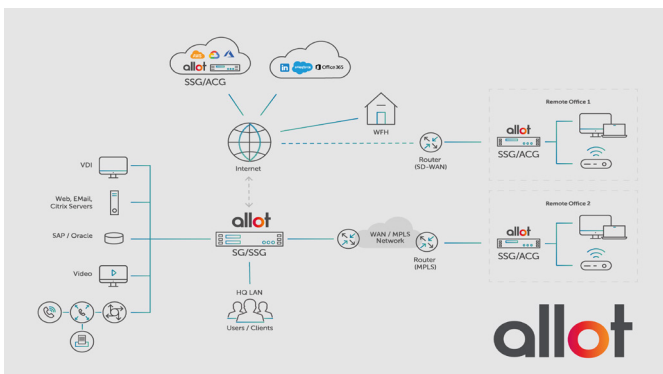

As a strong testament to Allot as the market leader in Application Control and Digital Experience Monitoring (DEM), the company was chosen by Broadcom as the recommended vendor to offer a transition path from the discontinued PacketShaper line of products.

If you have an existing Packetshaper installation that needs refreshing, then Networkology can help facilitate a smooth transition to the latest generation of traffic management technology.

NETWORK TRAFFIC MANAGEMENT & MONITORING

Network intelligence is all about understanding how your business applications are performing and how your end users are behaving so you can create additional value. This ensure consistent, reliable performance of all your important applications.

Allot network intelligence provides a consolidated view of the corporate network so that network & security teams can act precisely and quickly to assure IT operations, network service, and application QoE.

THE BENEFITS OF ALLOT'S TRAFFIC MONITORING

There are a whole host of powerful capabilities to be delivered by Allot's ACG & SSG platforms, with only some of the numerous benefits mentioned below. If you're interested in any of the following then we suggest you get in touch to learn more about the products and services that Networkology and Allot can offer.

- INSTANT TROUBLESHOOTING
- DATA DRIVEN DECISIONS
- IDENTIFY AND PREVENT POTENTIAL PROBLEMS

PACKED WITH BENEFITS

The benefits of Allot's ACG & SSG, delivering powerful capabilities:

- SUPERIOR PERFORMANCE
- LEADING TRAFFIC CLASSIFICATION
- CENTRALISED MANAGEMENT
- REAL TIME ANALYSIS & TROUBLESHOOTING
- DDoS PROTECTION & MITIGATION
- RAPID MIGRATION